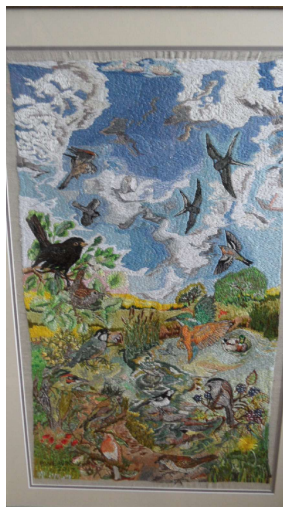

An English Summer's day
Embroidery