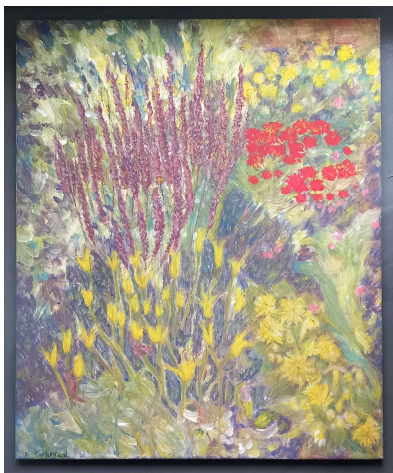

Examples of artwork:

Erasmus Darwin Garden